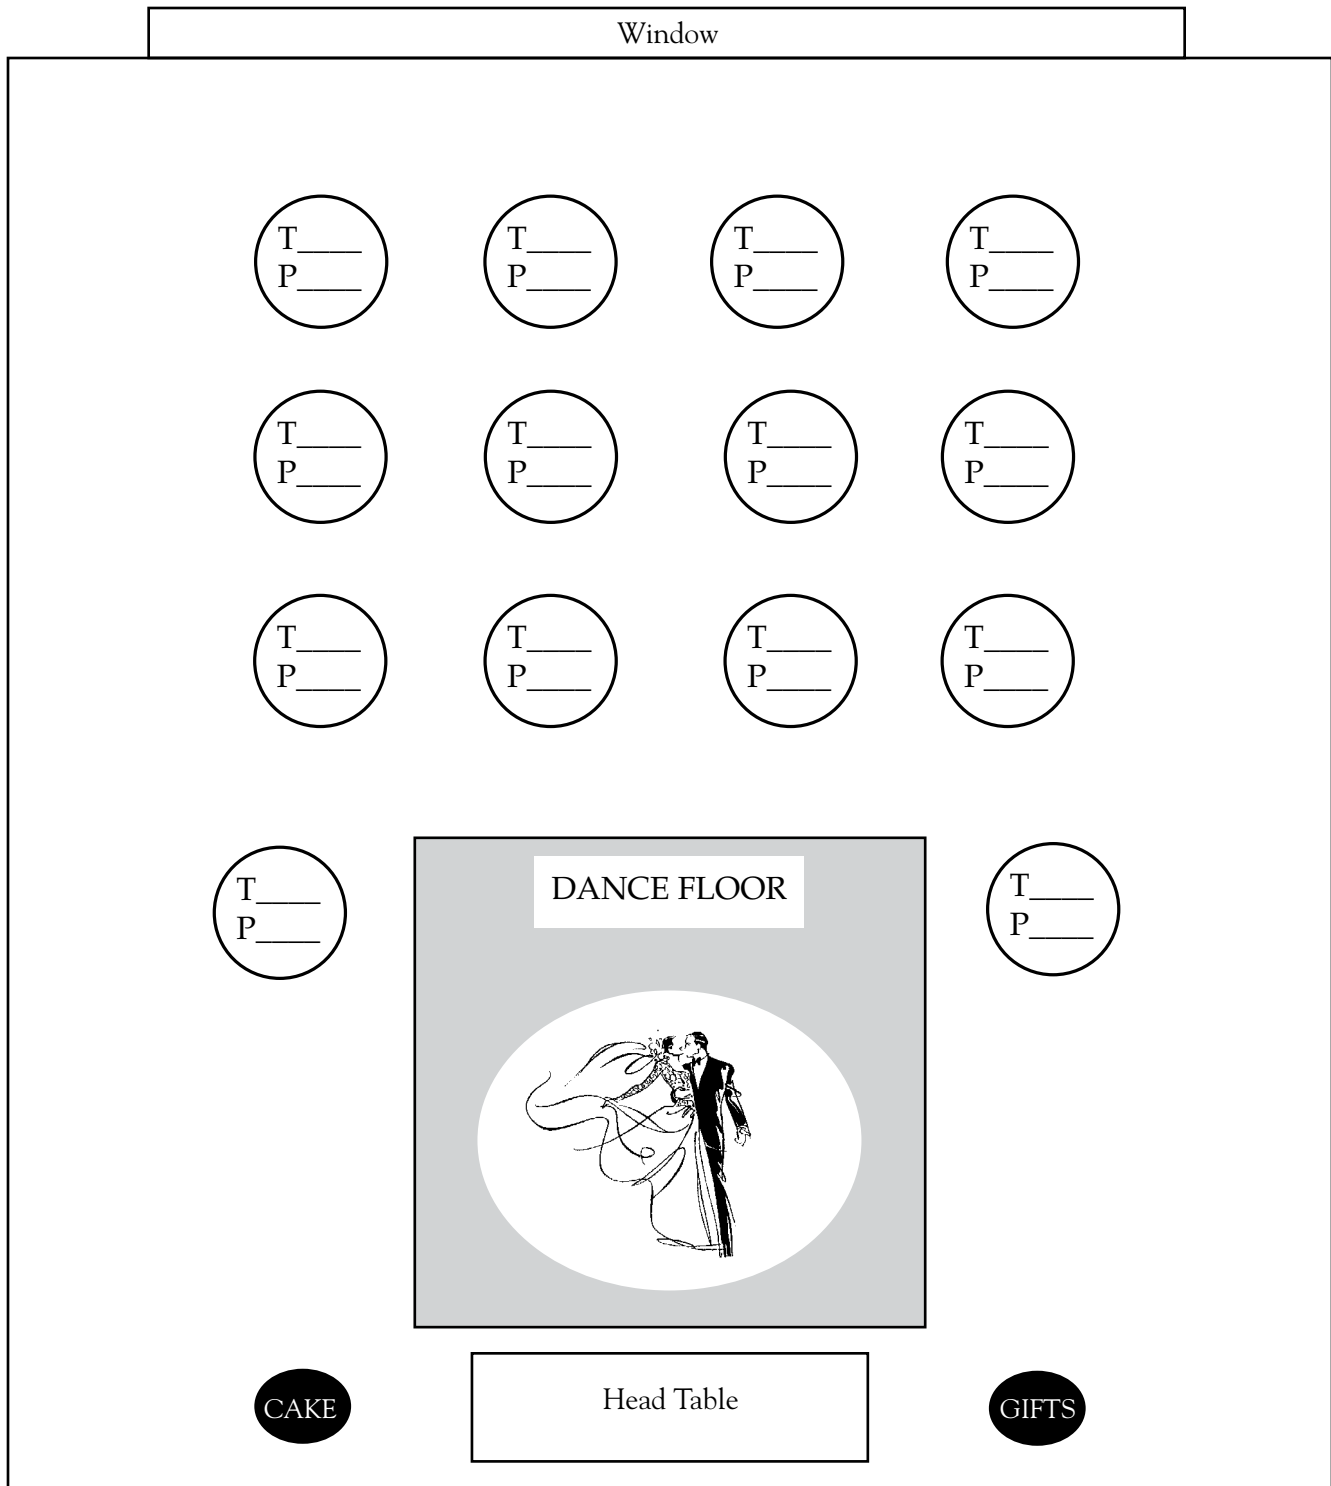

Bar

Floor Set-Up Rooms 1 & 2

Kitchen

Window

Kitchen

Hall Entrance

Hall Entrance

GRAND ENTRANCE

***Rose Room I
And
Rose Room II
Full Room***

T = Table #
P = # of People

Floor Set-Up 2

Rose Room 2 - Plan 1

T = Table #
P = # of People

Floor Set-Up 1

Rose Room 2 - Plan 2

T = Table #
P = # of People