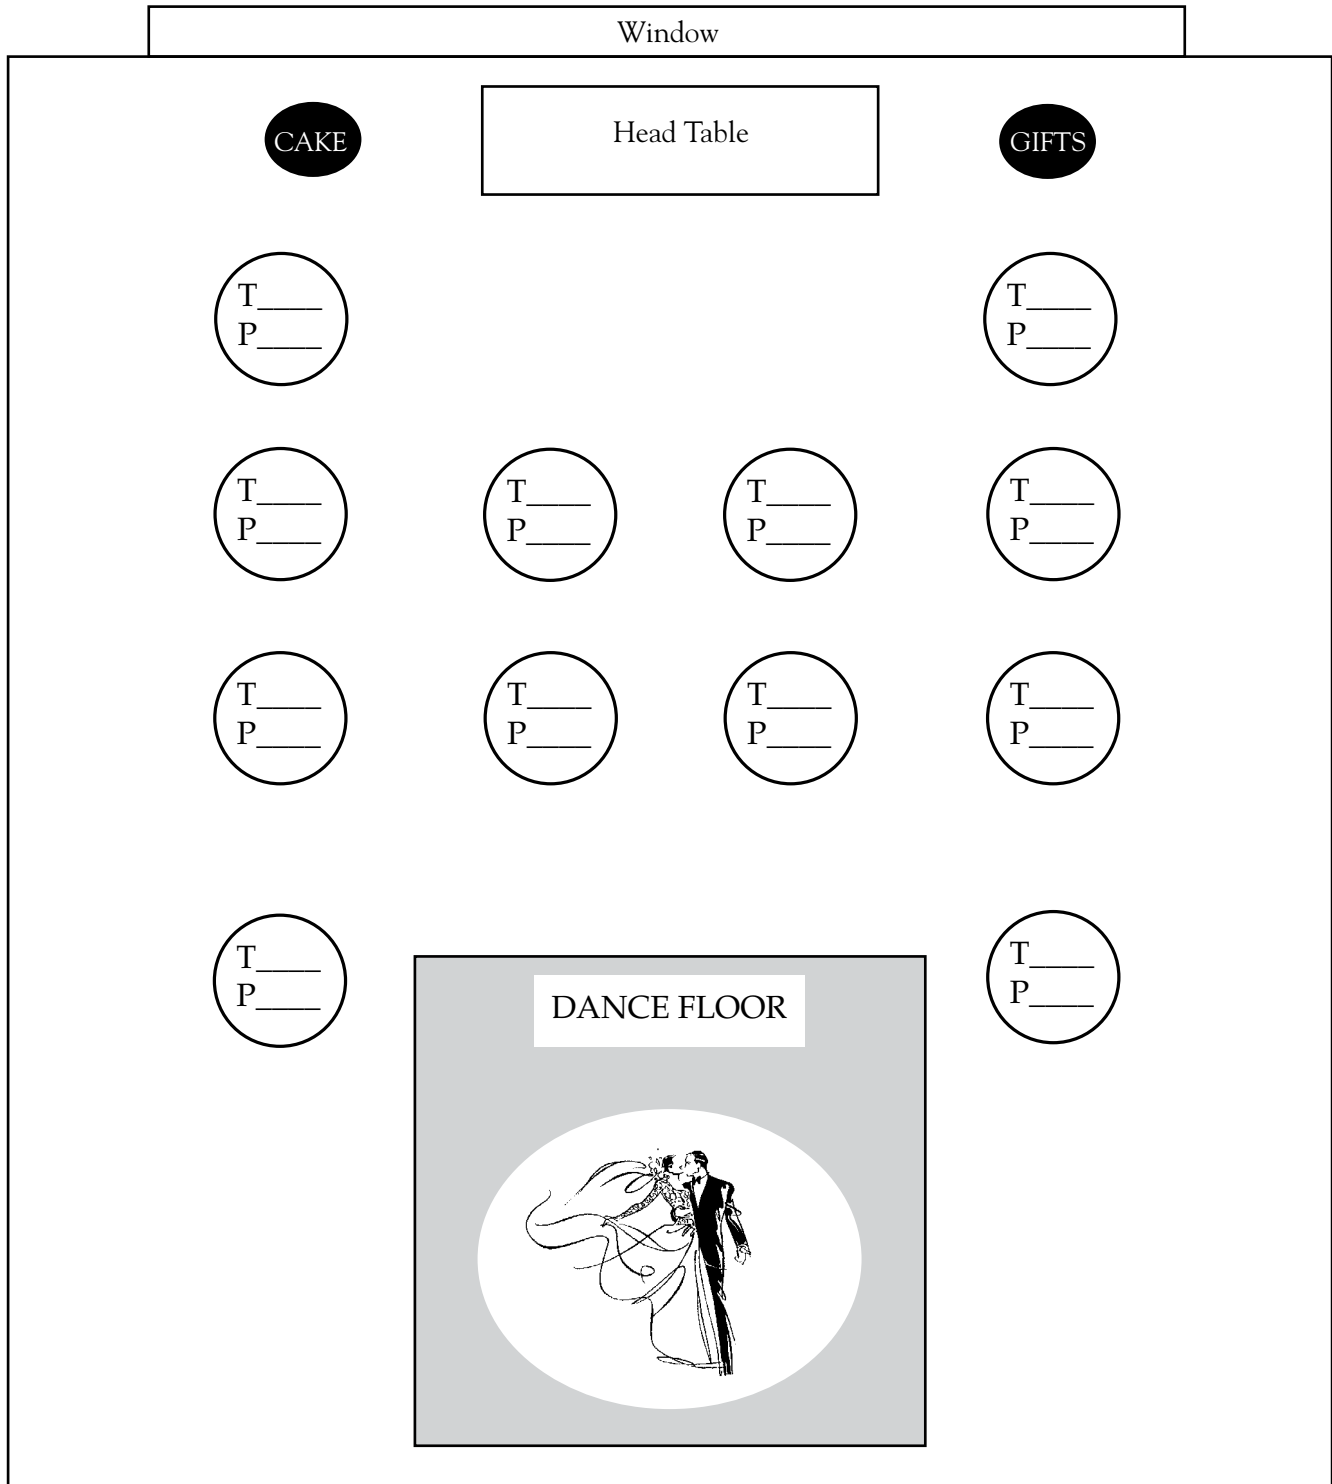

Bar

Floor Set-Up Rooms 1 & 2

Kitchen

Window

Kitchen

Hall Entrance

Hall Entrance

GRAND ENTRANCE

***Rose Room I
And
Rose Room II
Full Room***

T = Table #
P = # of People

Floor Set-Up 2

Rose Room 2 - Plan 1

T = Table #
P = # of People

Floor Set-Up 1

Rose Room 2 - Plan 2

T = Table #
P = # of People